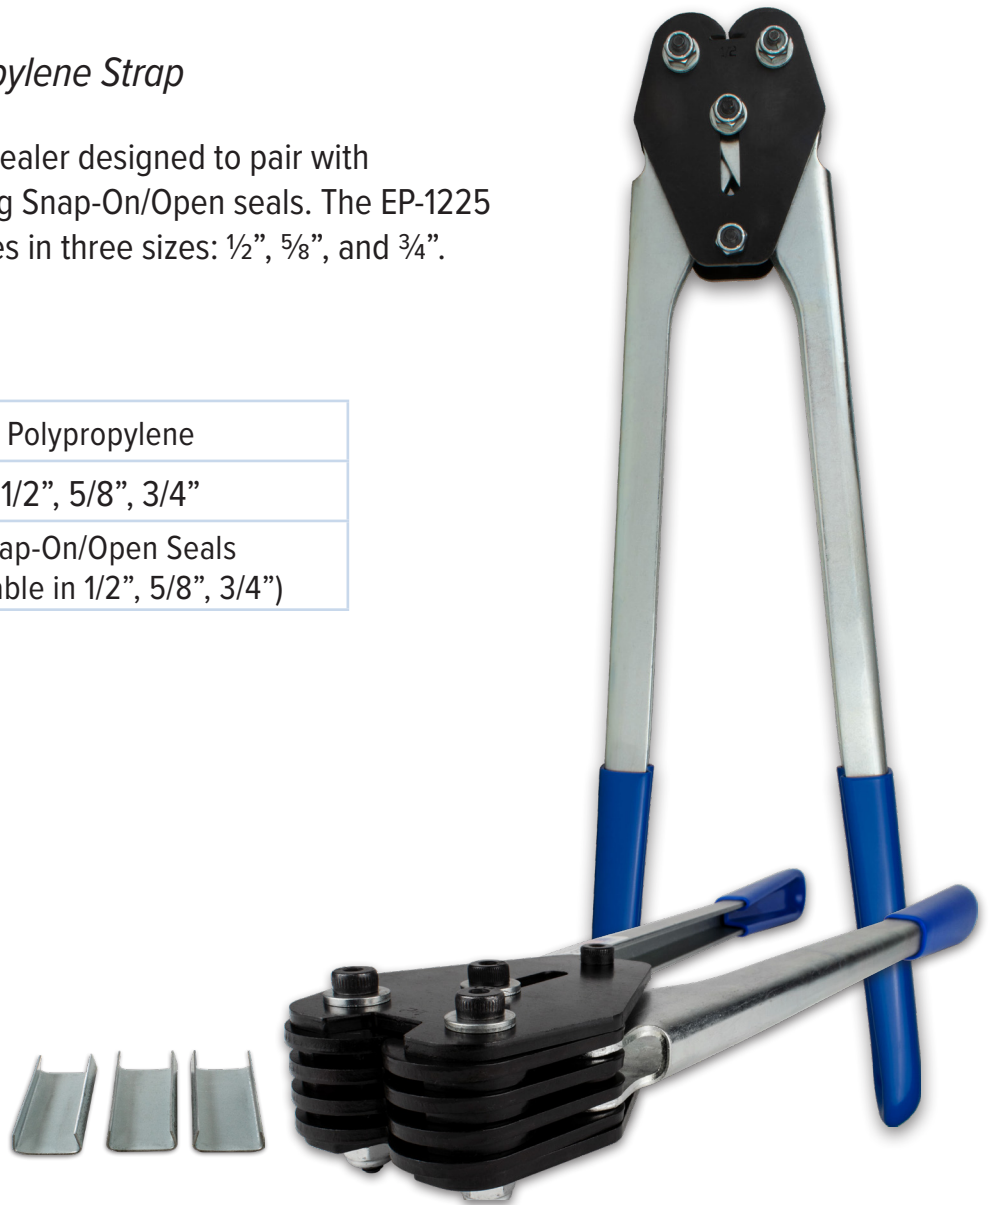

# EP-1225

## Premium Front Action Sealer

### *Quality Sealer for Polypropylene Strap*

The EP-1225 is a front action sealer designed to pair with polypropylene strapping, using Snap-On/Open seals. The EP-1225 is used on flat loads and comes in three sizes: 1/2", 5/8", and 3/4".

STRAP TYPE	Polypropylene
SIZE OPTIONS	1/2", 5/8", 3/4"
SEAL TYPE	Snap-On/Open Seals (available in 1/2", 5/8", 3/4")

P (847) 735-8105 | F (847) 735-8297  
sales@encorepack.com | www.encorepack.com  
201 Park Avenue, Lake Villa, IL 60046  
P.O. Box 595, Winnetka, IL 60093 USA