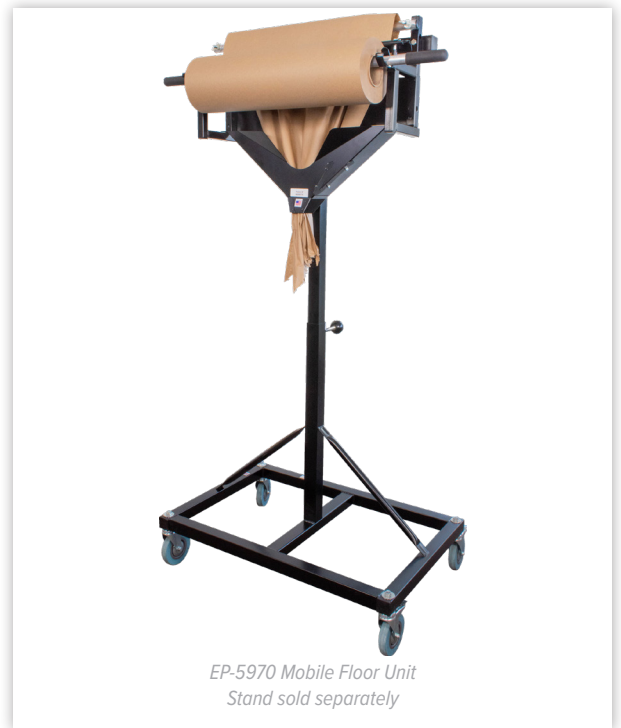

EP-5955

Paper Dispenser w/ Idler System

EP-5955-15
15" Version

Easily Crumples & Dispenses Paper

The EP-5955 has a manual pull system that crumples and dispenses kraft paper for void-fill use. This unit is made from solid steel and contains an idler break to keep paper in place when pulling has stopped. The EP-5955 can also be mounted to a table or wall, allowing for convenient placement within your warehouse.

Features:

- Size Options: 15", 24", 36"
- Solid steel construction
- Idler Brake System
- Table (horizontal) & wall mountable (wall attachment kit sold separately)

EP-5970 Mobile Floor Unit
Stand sold separately