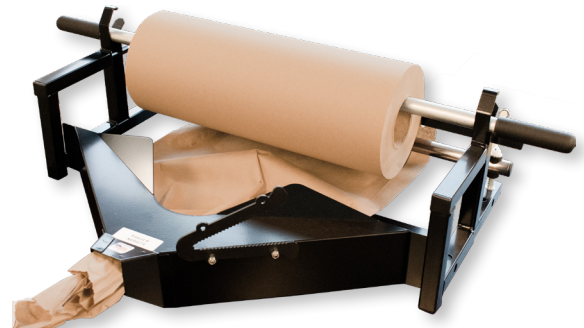

EP-5970 Mobile Floor Unit
Stand sold separately

P (847) 735-8105 | F (847) 735-8297
sales@encorepack.com | www.encorepack.com
201 Park Avenue, Lake Villa, IL 60046
P.O. Box 595, Winnetka, IL 60093 USA